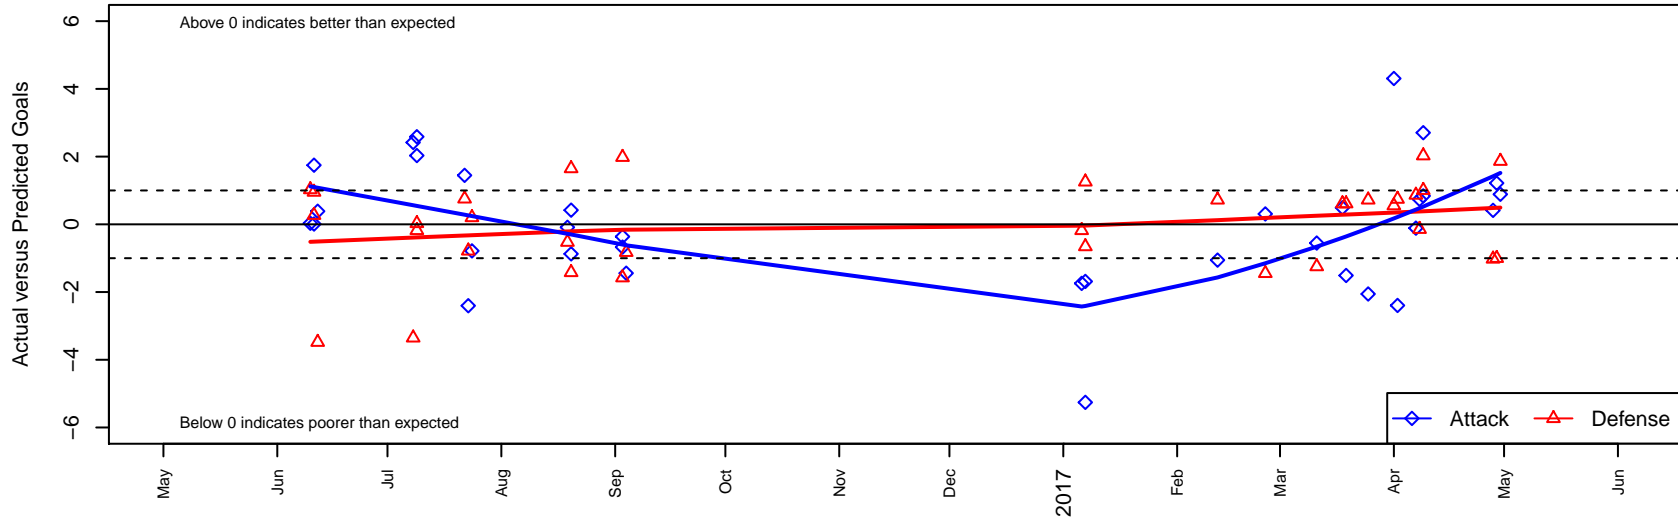

Pumas UNAM B04

Pumas UNAM
 Seattle, WA
 B04 total strength=992
 attack=2.22 defense=1.7
 spr league = Spr PSPL Classic 2 Red U13

alt names used:
 Pumas Seattle BU13
 Pumas Seattle Boys 2004
 Pumas Seattle B04
 Pumas Seattle B04
 Pumas Seattle BU13
 Pumas Seattle
 Pumas UNAM 04 Armando
 PUMAS SEATTLE SOCCER SCHOOL UNAM

Pumas UNAM B04
 Dots are actual minus expected GF (blue circles) and GA (red triangles).
 Blue line is smoothed change in attack strength. Red is smoothed change in defense strength.

**attack and defense variance (black dot)
relative to other teams
and top 10 in region**

**attack and defense rating
relative to others at age
and all opponents in last 13 months**

**attack and defense rating
relative to others at age
and all opponents in last 13 months**

Performance relative to 13 month average

Performance relative to 13 month average

Distribution of opponents
 Red = Lose zone, Blue = Win zone, Green = Even
 Black line separates win/lose zones

lot. A=Neither has attack advantage, B=Opponent has both attack and defense advantage, C=Opponent has both attack and defense disadvantage, D=Both have